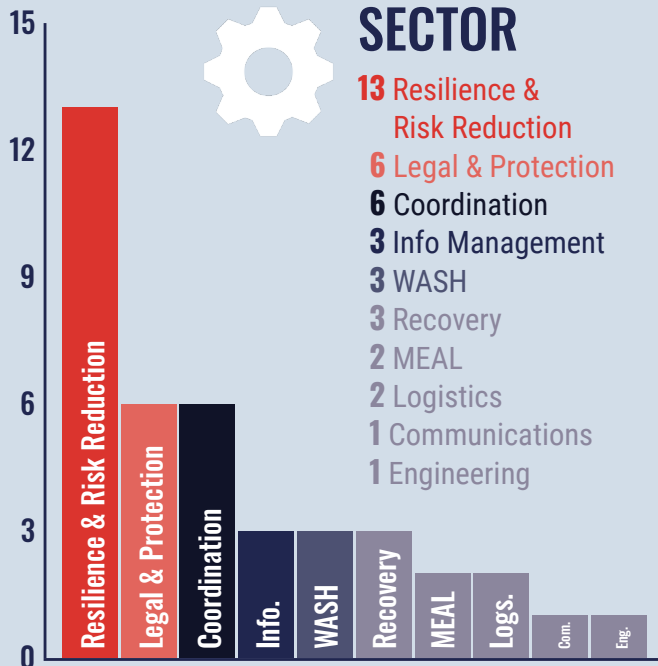

Disability

Mel is strengthening the focus on Disability and Gender Inclusion in **Somalia**, through her role as a Protection Advisor with OCHA. She has developed disability inclusion training and materials for clusters, and ensured the 2021 Humanitarian Needs Overview (HNO) and Humanitarian Response Plan (HRP) reflect disability and gender inclusion priorities.

Localisation

With UN Women **Jordan**, **MEAL** Specialist **Kylie** is conducting in-depth research to support the development of a national localisation framework template. Kylie's work is helping ensure progress towards achieving localisation goals and objectives can be measured and reported.

Gender

Prevention of Sexual Exploitation and Abuse (PSEA) Coordinator **Sutapa**, has been building PSEA and Gender-Based Violence (GBV) awareness and response with UNFPA in **Fiji**. Supporting TC Yasa response, she has prepared PSEA and GBV prevention information for clusters and facilitated increased GBV considerations in key needs assessment templates.

40 deployes

22 supporting the Pacific

19 on Emergency Preparedness

13 in Resilience & Risk Reduction roles

For complete bios, photos and videos of Australia Assists deployes please login to RedR Australia's Brandfolder.