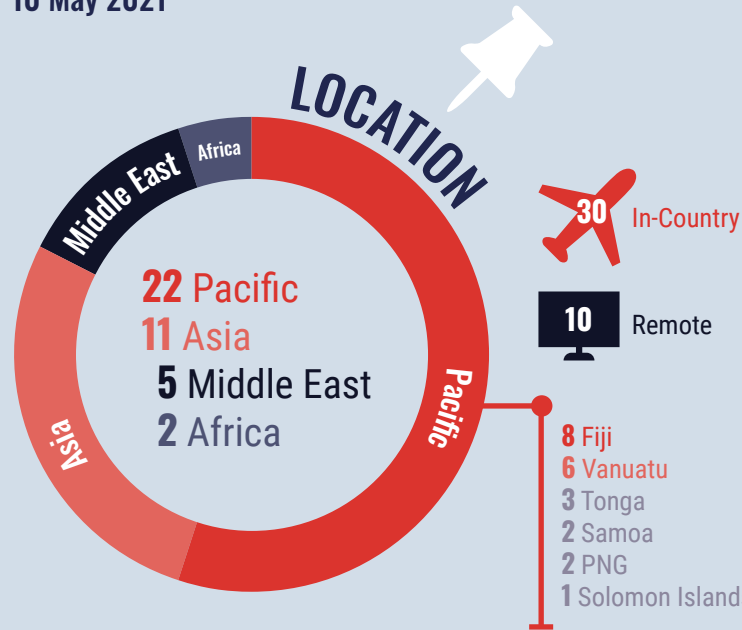

Australia Assists Deployments

10 May 2021

redr
australia

Australian
Aid

DRM

With FAO **Timor-Leste**, **Marina** is building agriculture Disaster Risk Management (DRM) and Climate Change Adaptation (CCA) capacity. In supporting the response to recent floods, Marina has also been improving operational efficiencies and supported the National Disaster Operation Centre with database management and provided situation reports.

COVID-19

On COVID-19 response, **Sharin** is providing critical support to the Surveillance and Emergency Unit within the **Vanuatu** Ministry of Health. Sharin is compiling provincial public health emergency response handbooks and importantly, supporting Emergency Operations Centres to identify and source medical supplies.